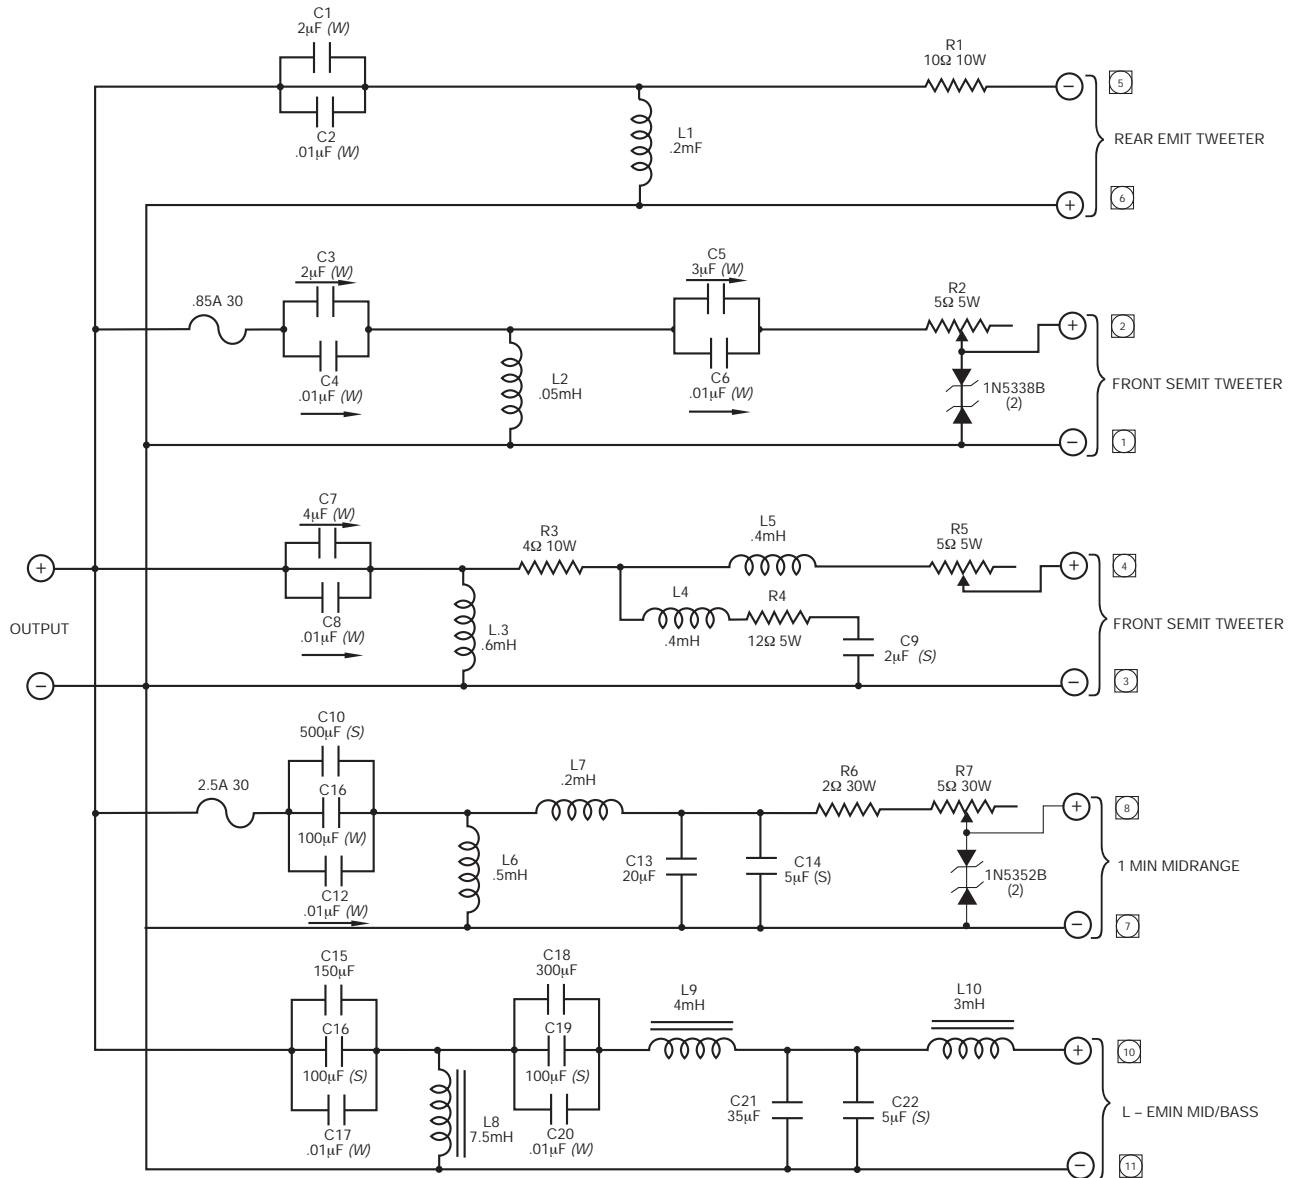

TECHNICAL SPECIFICATIONS

(W) - Wonder Capacitor
(S) - Solen Capacitor