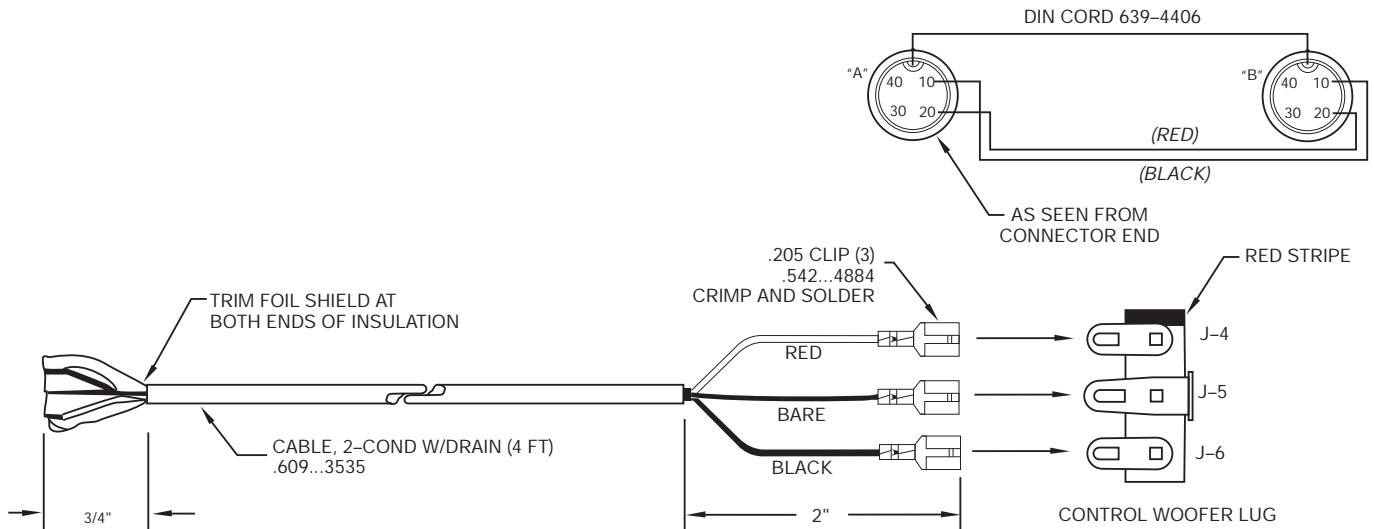

IRS BETA

TECHNICAL SPECIFICATIONS

CONTROL WOOFER
.028-3582