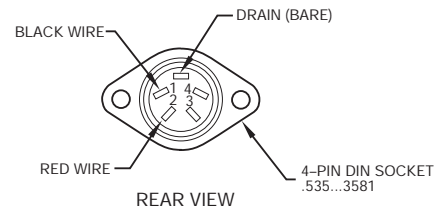

IRS BETA

TECHNICAL SPECIFICATIONS

CONTROL WOOFER
.028-3582